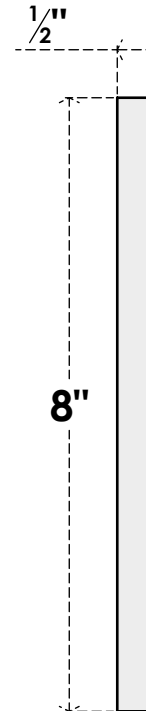

ROSP080X080X050SDG00

8"W X 8"H X 1/2"P STANDARD SEDGWICK ROSETTE WITH SQUARE EDGE,
ARCHITECTURAL GRADE PVC

FRONT

SIDE

EKENA MILLWORK
2300 WEST MAIN ST.
CLARKSVILLE, TX 75426
TOLL FREE: 866-607-0453
WWW.EKENAMILLWORK.COM

NOTES

1. INSTALLATION TO BE COMPLETED IN ACCORDANCE WITH MANUFACTURER'S SPECIFICATIONS.
2. DRAWING MAY NOT BE TO SCALE
3. THIS DRAWING IS INTENDED FOR DESIGN AND PLANNING PURPOSES ONLY.
4. ALL INFORMATION CONTAINED HEREIN WAS CURRENT AT THE TIME OF DEVELOPMENT BUT MUST BE REVIEWED AND APPROVED BY THE PRODUCT MANUFACTURER TO BE CONSIDERED ACCURATE.
5. ARCHITECTURAL GRADE PVC PRODUCTS ARE MADE FROM EXPANDED CELLULAR PVC AND COME NATURALLY WHITE BUT MAY BE PAINTED