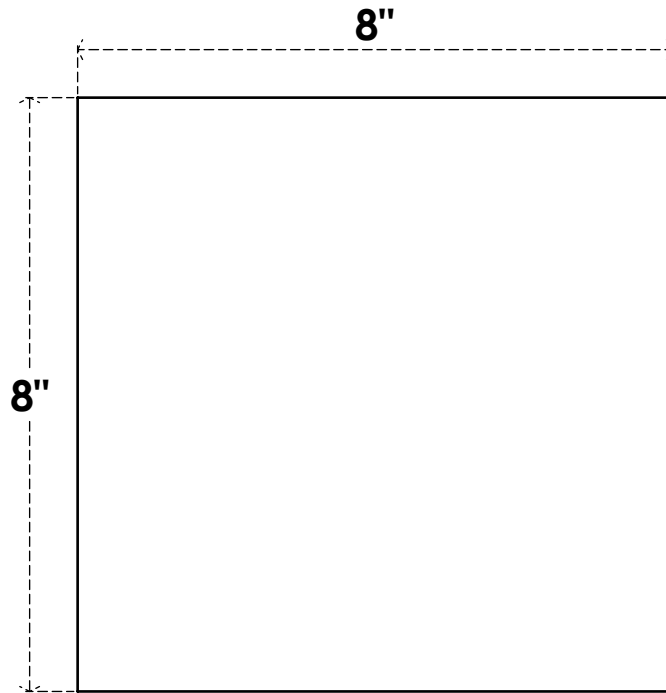

ROSP080X080X050SDG00

8"W X 8"H X 1/2"P STANDARD SEDGWICK ROSETTE WITH SQUARE EDGE,
ARCHITECTURAL GRADE PVC

FRONT

SIDE

EKENA MILLWORK
2300 WEST MAIN ST.
CLARKSVILLE, TX 75426
TOLL FREE: 866-607-0453
WWW.EKENAMILLWORK.COM